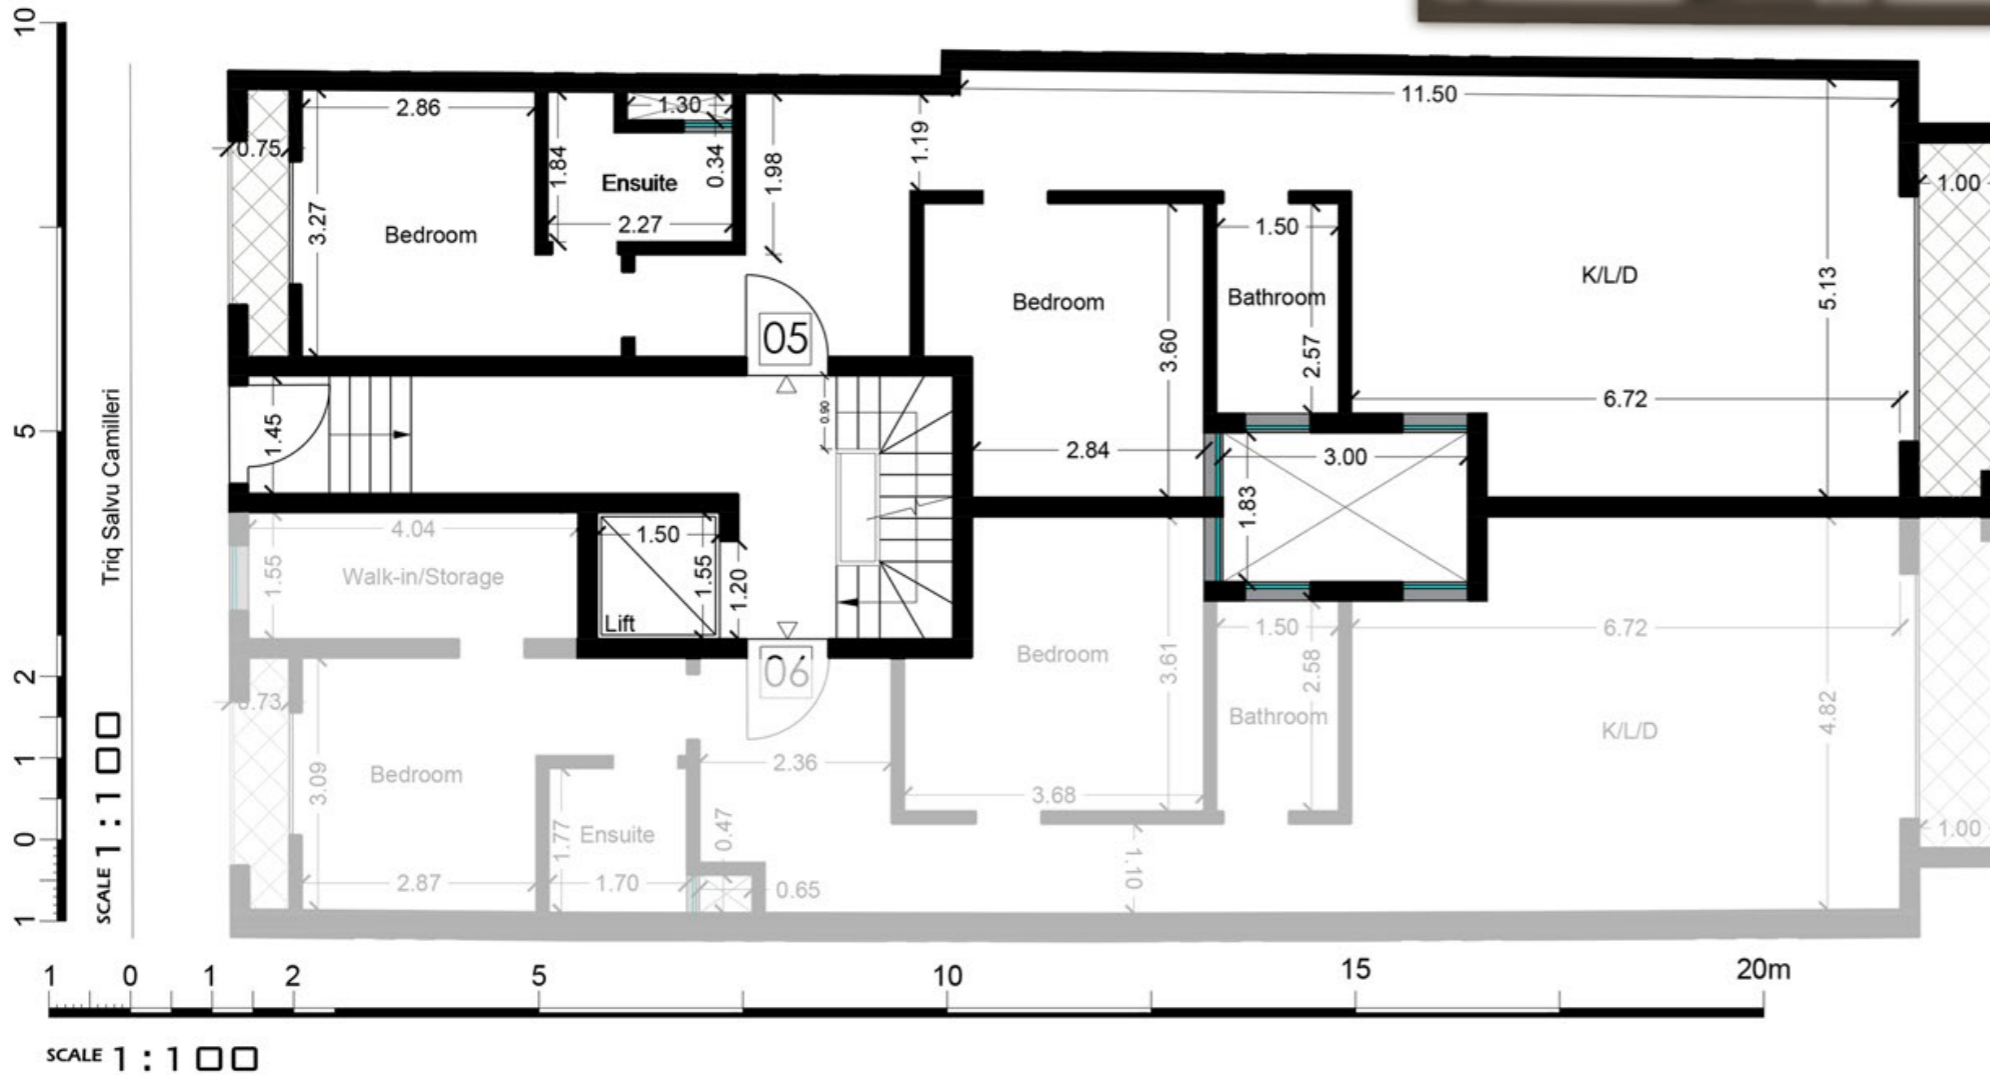

# Northern Heights

Mellieha

Apartment 05  
Third Floor (Level 3)

Artistic Impression Only  
Beams may protrude with  
minimum headroom of 2.1m

Internal : 92 m<sup>2</sup> External : 7.5 m<sup>2</sup>  
Total Area : 99.5 m<sup>2</sup> circa